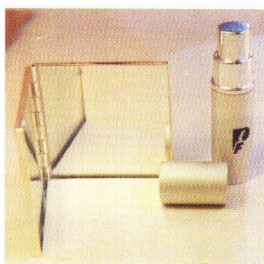

(Leatherhead address)

Price: £2.50 each + £1.30 P&P

Small bear in uniform

Approx. 22cm high

Price: £8.00 inc. P&P

Dogberry lapel pins

Button It! Wear the latest thing in lapel badges with a Dogberry badge.

Price: £3.00 + 63p P&P

Dogberry mugs

The best mug shot in the job - a Dogberry Earthenware Mug

Price: £5.00 each + £2.50 P&P

Manicure set

Price: £6.75 + £1.60 P&P

Paperweight pyramid

Price: £20.00 + £1.50 P&P

Perfume Atomiser