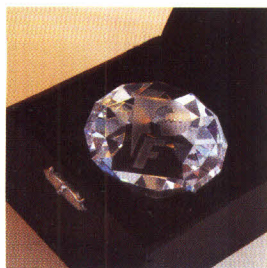

Lapel pin (PF logo)

Price: £0.60 + 1.30 P&P

Paperweight glass (limited stock)

Price: £20.00 + £1.50 P&P